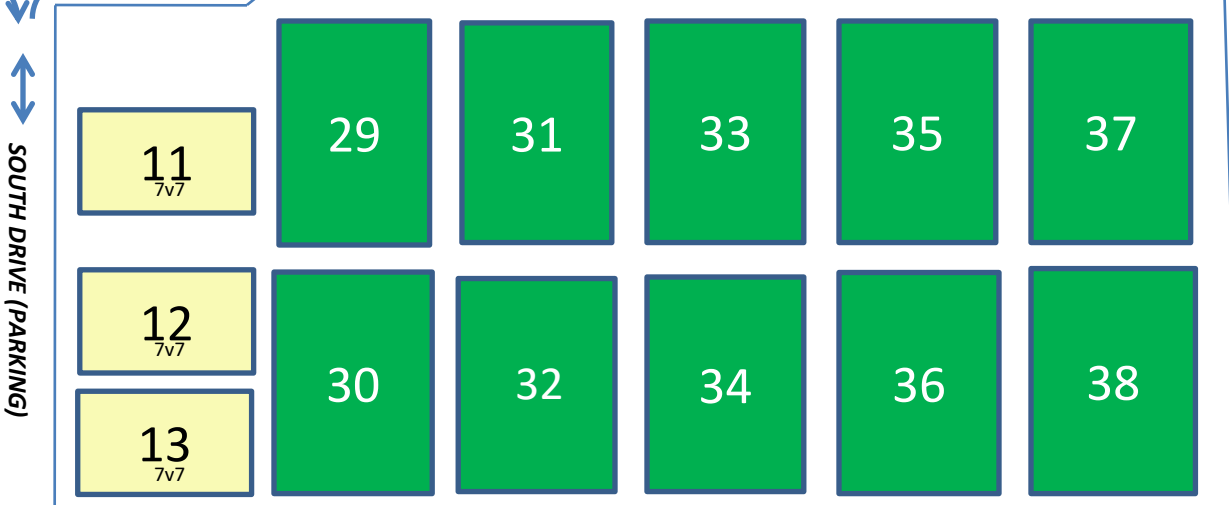

2023 FC United Midwest Classic

Headquarter

C AVENUE EXTENSION (NO PARKING)

GILMORE ROAD (NO PARKING)

PRIVATE PROPERTY

COUNTY HOME ROAD (No parking or stopping!!)

nce

Entr
#

MIDWEST CLASSIC TENT LAYOUT

PUMP HOUSE

REFEREE
TENT

TABLES = 3
CHAIRS = 15

HEADQUARTERS /
SCORING
TENT

TABLES = 4
CHAIRS = 8

Apparel

CARTS
CARTS
CARTS
CARTS
CARTS
CARTS

CONCESSIONS
RESTROOMS

HOSPITALITY
TENT

TABLES = 6
CHAIRS = 18

VOLUNTEER /
REGISTRATION
FIRST AID
TENT

TABLES = 3
CHAIRS = 6

PARKING