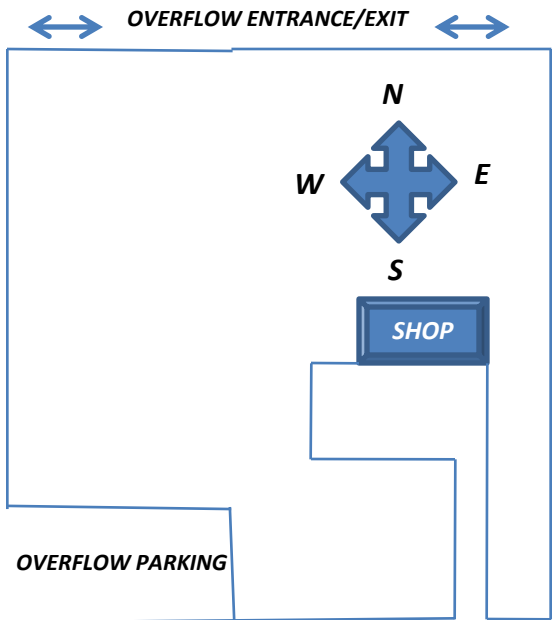

2023 FC United Midwest Classic

Headquarter

C AVENUE EXTENSION (NO PARKING)

GILMORE ROAD (NO PARKING)

PRIVATE PROPERTY

COUNTY HOME ROAD (No parking or stopping!!)

nce

Entr
#

MIDWEST CLASSIC TENT LAYOUT

PUMP HOUSE

REFEREE
TENT

TABLES = 3
CHAIRS = 15

HEADQUARTERS /
SCORING
TENT

TABLES = 4
CHAIRS = 8

Apparel

CARTS
CARTS
CARTS
CARTS
CARTS
CARTS

CONCESSIONS
RESTROOMS

HOSPITALITY
TENT

TABLES = 6
CHAIRS = 18

VOLUNTEER /
REGISTRATION
FIRST AID
TENT

TABLES = 3
CHAIRS = 6

PARKING