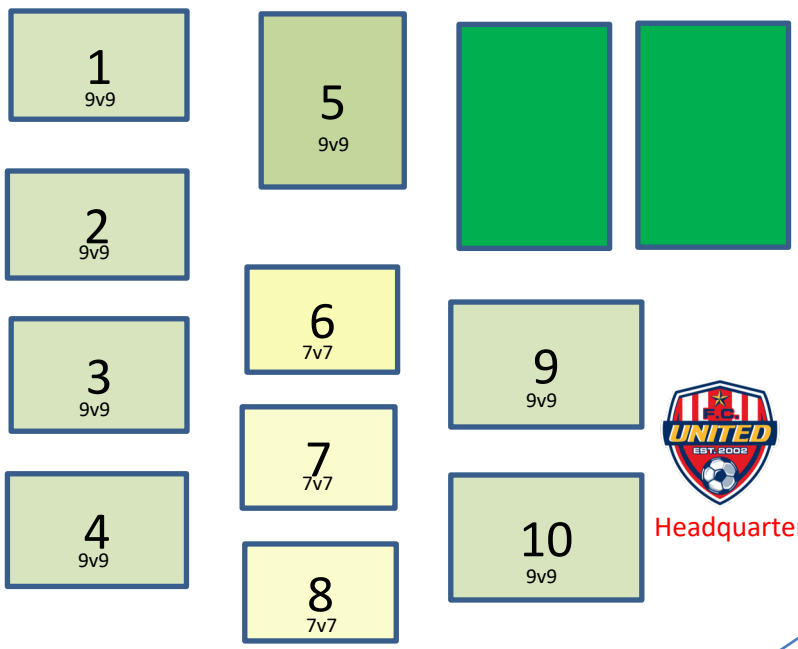

2023 FC United Midwest Classic

Headquarter

C AVENUE EXTENSION (NO PARKING)

GILMORE ROAD (NO PARKING)

PRIVATE PROPERTY

COUNTY HOME ROAD (No parking or stopping!!)

nce

Entr
#

MIDWEST CLASSIC TENT LAYOUT

PUMP HOUSE

REFEREE
TENT

TABLES = 3
CHAIRS = 15

HEADQUARTERS /
SCORING
TENT

TABLES = 4
CHAIRS = 8

Apparel

CARTS
CARTS
CARTS
CARTS
CARTS
CARTS

CONCESSIONS
RESTROOMS

HOSPITALITY
TENT

TABLES = 6
CHAIRS = 18

VOLUNTEER /
REGISTRATION
FIRST AID
TENT

TABLES = 3
CHAIRS = 6

PARKING